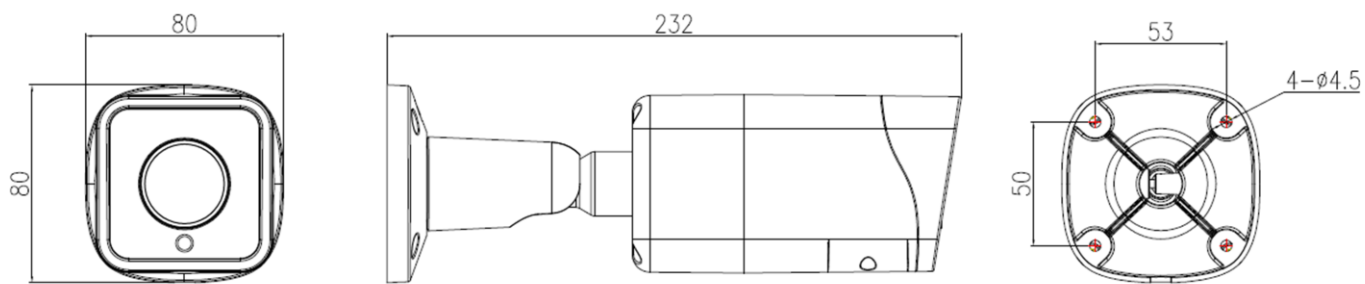

Dimensions (mm)

Accessories

Optional:

SN-CBK649A
Junction Box

SN-CBK627B
Pole Mount